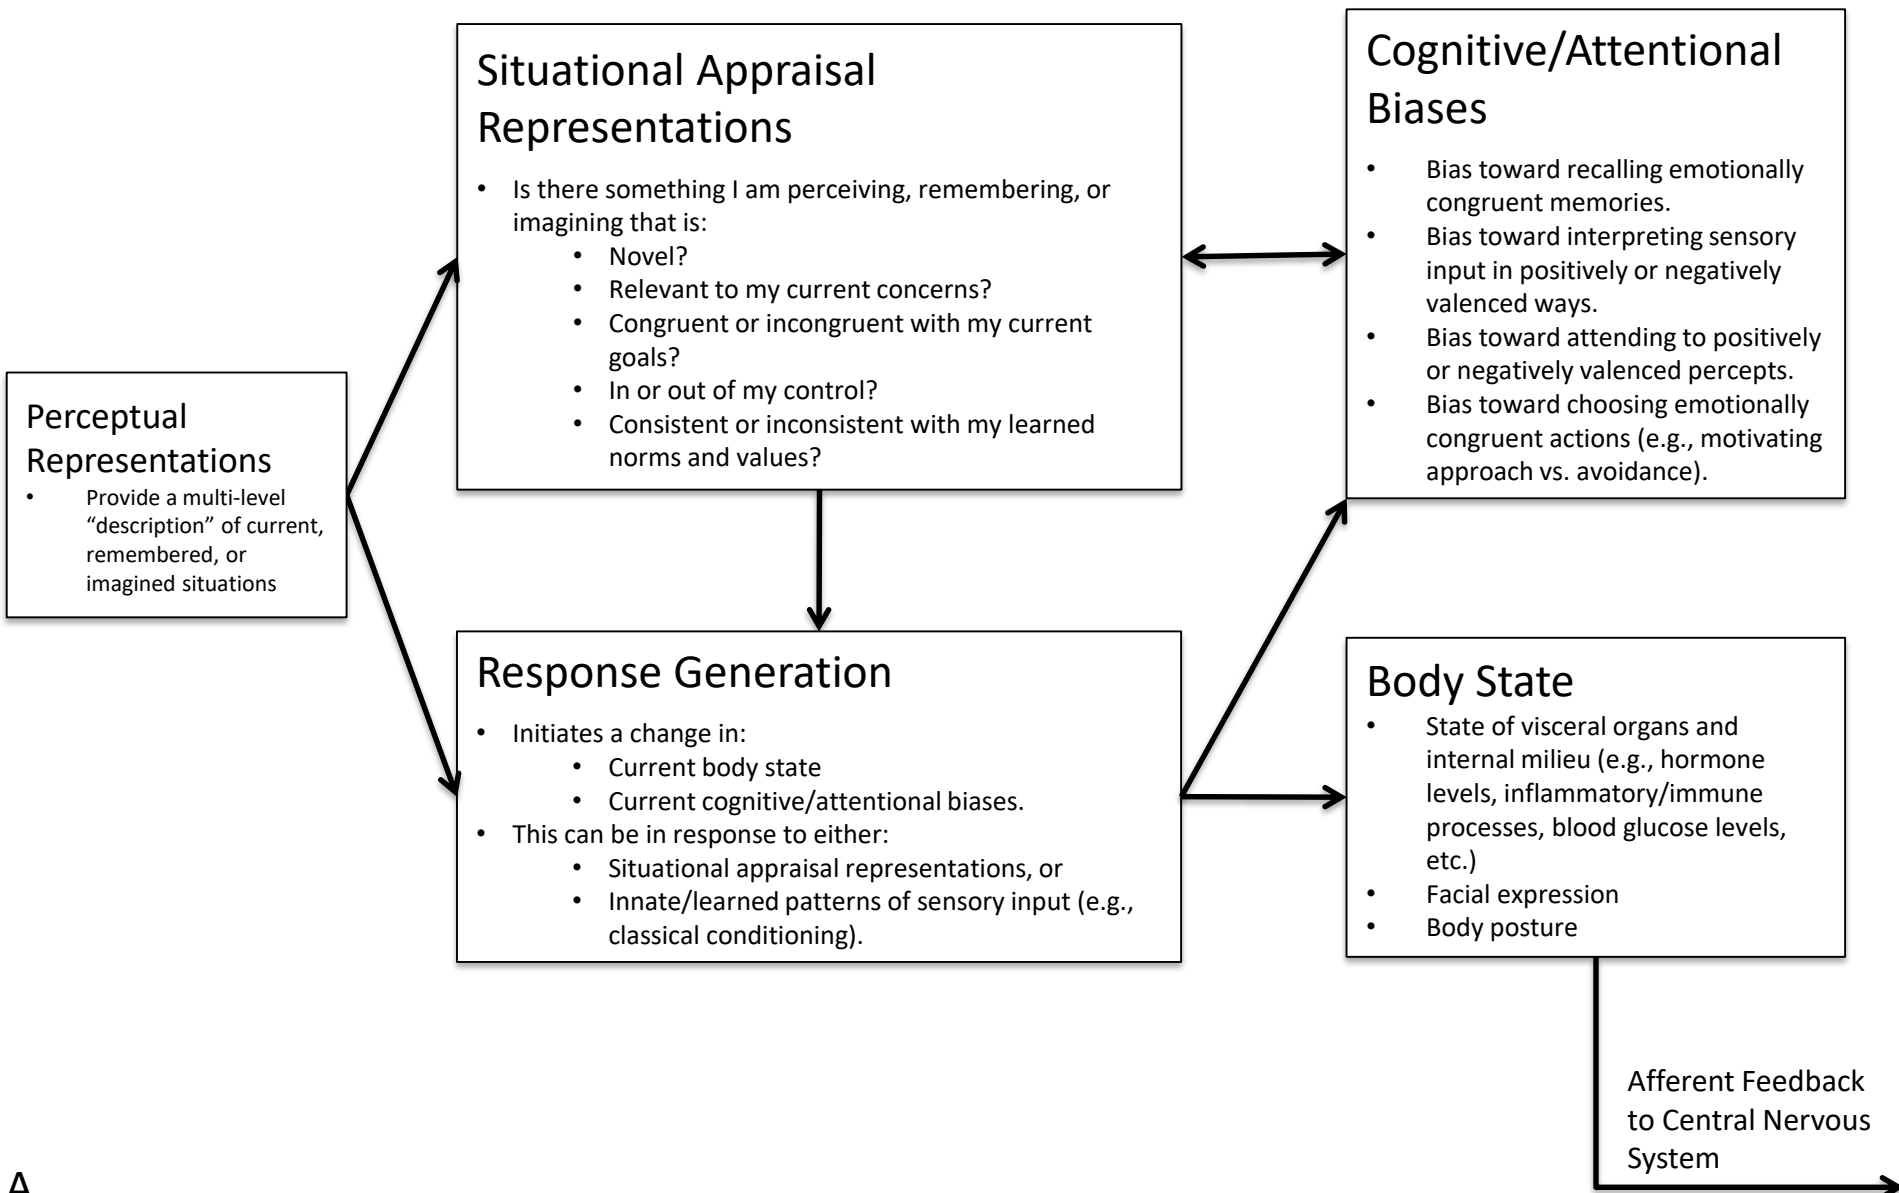

Affect Generation Processes

Represented Aspects of Emotional Experience

Conscious Access and Decision-Making

Affect Generation Processes

- Purple (Visual)
- Blue (Somatomotor)
- Green (Dorsal Attention)
- Violet (Ventral Attention)
- Cream (Limbic)
- Orange (Frontoparietal)
- Red (Default)

Visual Network:
Perceptual Representations

Default Network:
Situation Conceptualization
(Appraisal)

Limbic Network:
Response Generation

Body State Change

**Modulatory Effects on
Attention/Cognition
(not shown)**