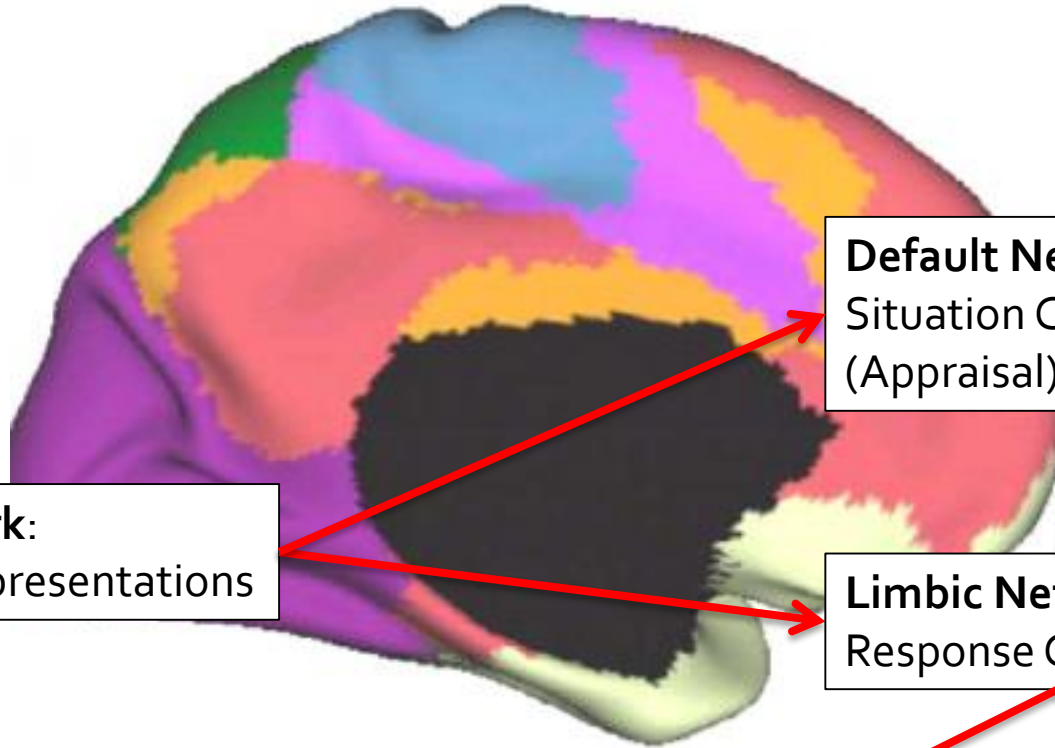

Affect Generation Processes

Represented Aspects of Emotional Experience

Conscious Access and Decision-Making

Affect Generation Processes

- Purple (Visual)
- Blue (Somatomotor)
- Green (Dorsal Attention)
- Violet (Ventral Attention)
- Cream (Limbic)
- Orange (Frontoparietal)
- Red (Default)

Visual Network:
Perceptual Representations

Default Network:
Situation Conceptualization
(Appraisal)

Limbic Network:
Response Generation

Body State Change

**Modulatory Effects on
Attention/Cognition
(not shown)**