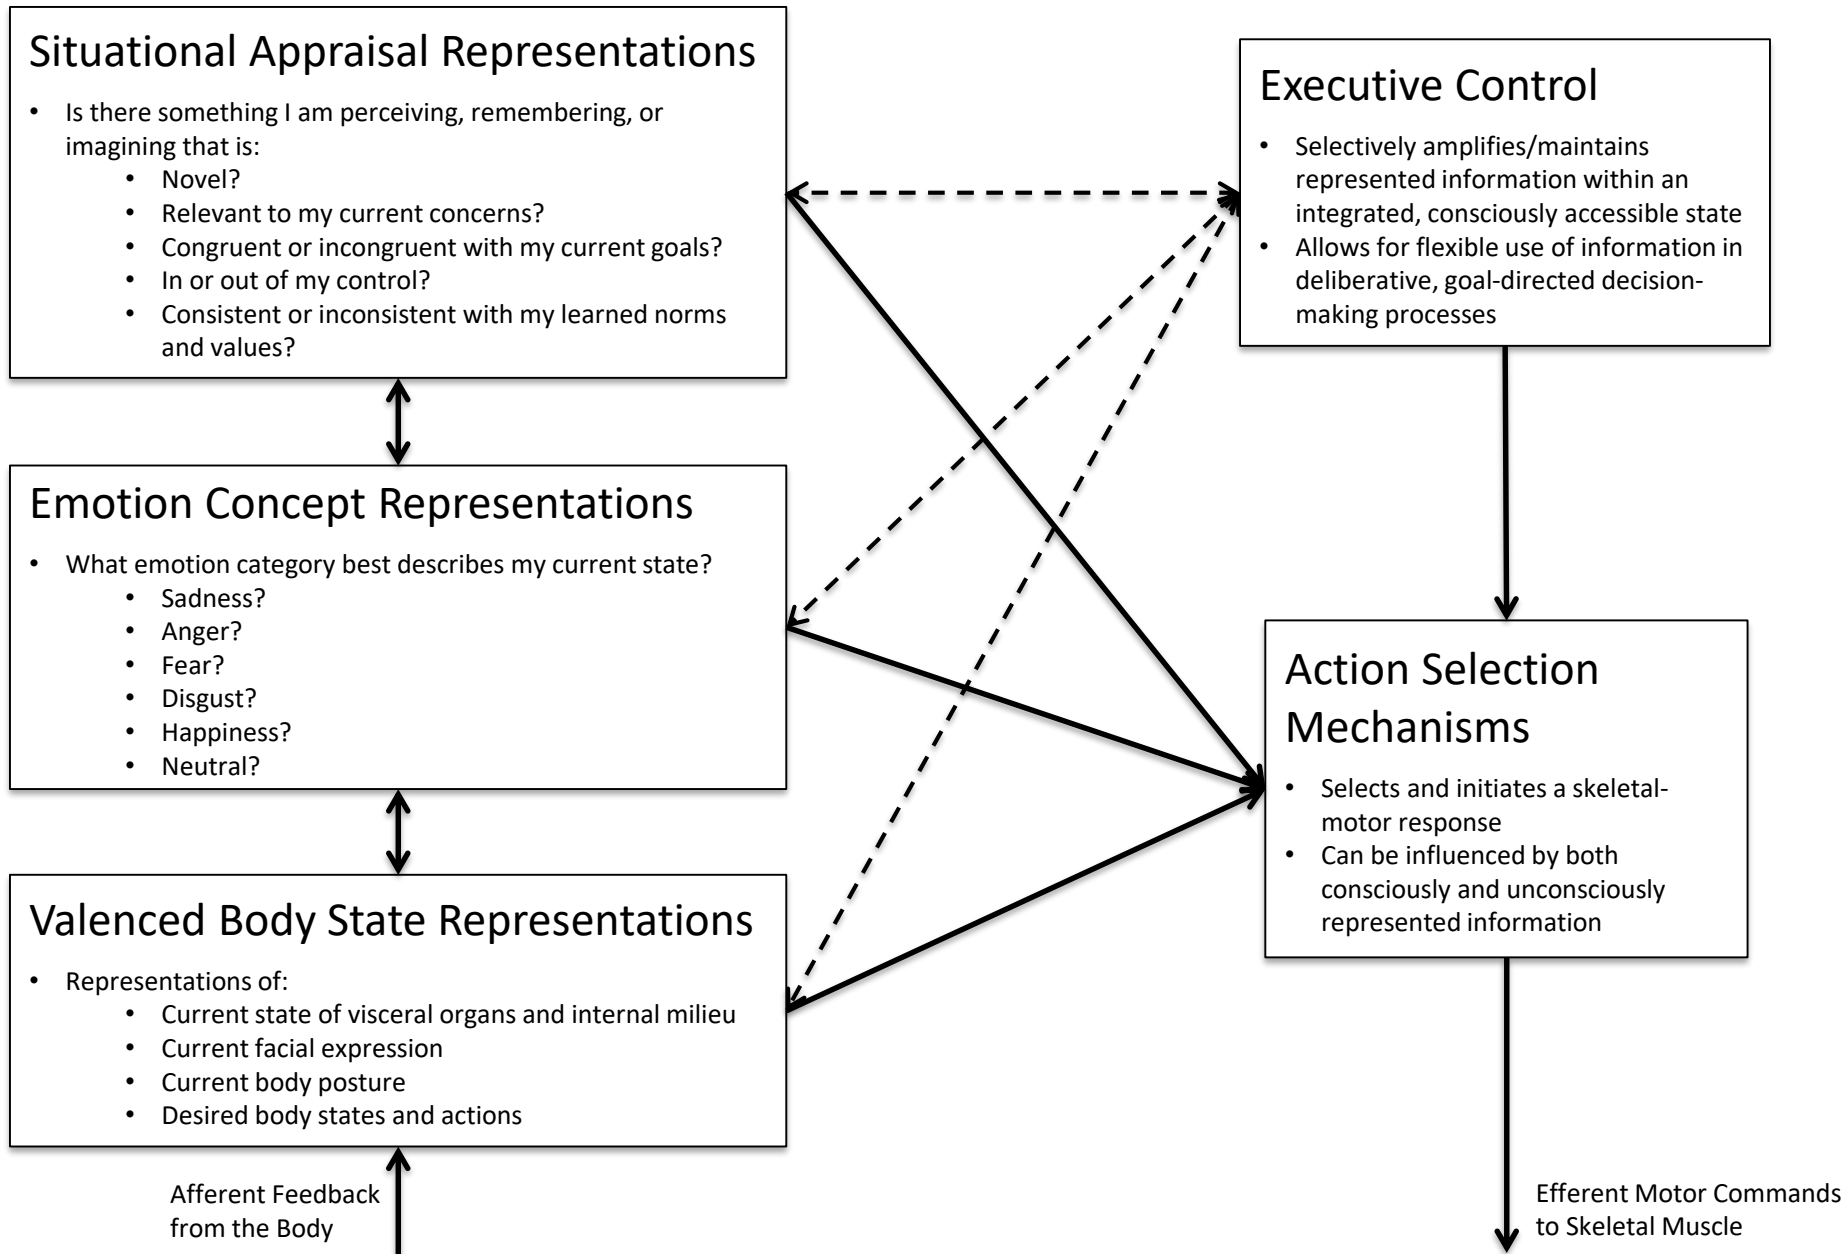

Affect Generation Processes

Represented Aspects of Emotional Experience

Conscious Access and Decision-Making

Affect Generation Processes

- Purple (Visual)
- Blue (Somatomotor)
- Green (Dorsal Attention)
- Violet (Ventral Attention)
- Cream (Limbic)
- Orange (Frontoparietal)
- Red (Default)

Visual Network:
Perceptual Representations

Default Network:
Situation Conceptualization
(Appraisal)

Limbic Network:
Response Generation

Body State Change

**Modulatory Effects on
Attention/Cognition
(not shown)**

- e.g., via interactions with dopamine, noradrenergic, serotonergic, and cholinergic nuclei

Affect Representation and Conscious Access